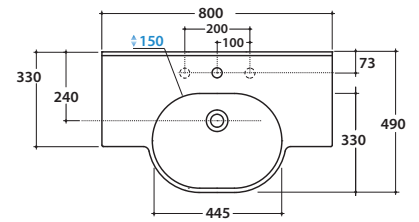

4ALL WASHBASIN ME080BI

CE EN 14688:2015

Ceramic antibacterial effect
BATAFORM®

Glazed product with
CERASLIDE®

Bagno di Colore

Cod. **ME080BI**

Basin 80.49 h20cm. Wall-hung installation or on structur.
Fixing kit included. Weight 19,2 kg.

GLOBO

* For taps mounted on counter top

Cod. **FI012BI**

Push open valve drain with ceramic top for basins with overflow. Weight 0,5 Kg

Cod. **FI012CR**

Push open chromed valve drain for basins with overflow. Weight 0,5 Kg