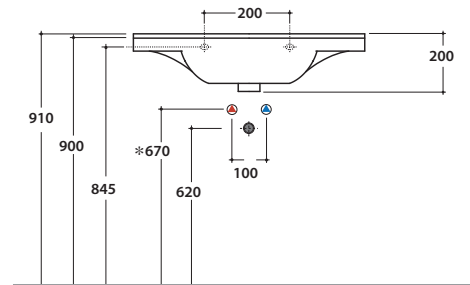

4ALL WASHBASIN ME080BI

CE EN 14688:2015

Ceramic antibacterial effect
BATAFORM®

Glazed product with
CERASLIDE®

Bagno di Colore

Cod. **ME080BI**

Basin 80.49 h20cm. Wall-hung installation or on structur.
Fixing kit included. Weight 19,2 kg.

GLOBO

* For taps mounted on counter top

Cod. **FI012BI**

Push open valve drain with ceramic top for basins with overflow. Weight 0,5 Kg

Cod. **FI012CR**

Push open chromed valve drain for basins with overflow. Weight 0,5 Kg